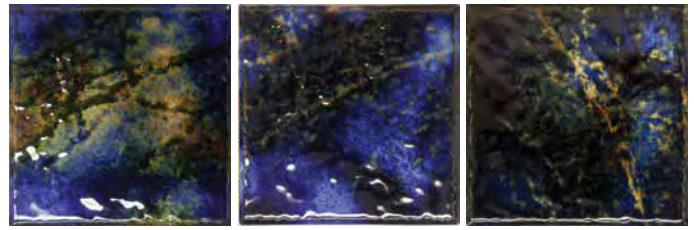

EROS-604
SUMMER