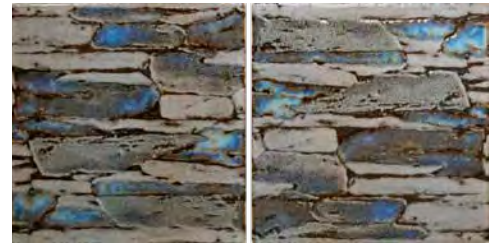

SL - GRAY

BOHOL

GROUP 8

AURORA

6" X 6"

4 PIECES PER SQFT
60 PIECES / 15 SQ. FT PER BOX

6" X 6"