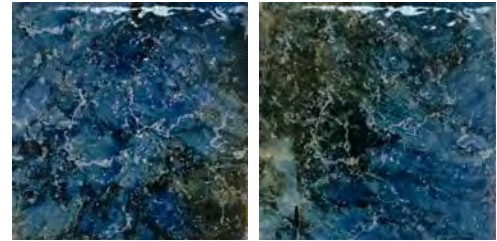

VARIATIONS IN SHADE ARE INHERENT IN ALL KILN FIRED CLAY PRODUCTS.
NO ADJUSTMENTS WILL BE MADE AFTER INSTALLATION.

RIO-904

LYRA

6" X 6"

GROUP 4

4 PIECES PER SQFT
44 PIECES / 11 SQ. FT PER BOX

LYRA-681
HAWAIIAN BLUE