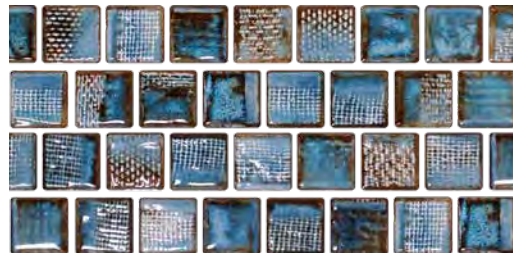

TOKYO-602
ASPEN BLUE

2" X 3"

GROUP 8

1 SHEET = 1.00 SQ. FT
20 SHEETS / 20 SQ. FT PER BOX

TOKYO-231
ICY BLUE

TOKYO-232
ASPEN BLUE

1 1/8" X 1 1/8"

GROUP 8

1 SHEET = 1.00 SQ. FT
20 SHEETS / 20 SQ. FT PER BOX

TOKYO-101
ICY BLUE

TOKYO-102
ASPEN BLUE

INTENTIONAL WIDE VARIATION

VARIATIONS IN SHADE ARE INHERENT IN ALL KILN FIRED CLAY PRODUCTS. NO ADJUSTMENTS WILL BE MADE AFTER INSTALLATION.