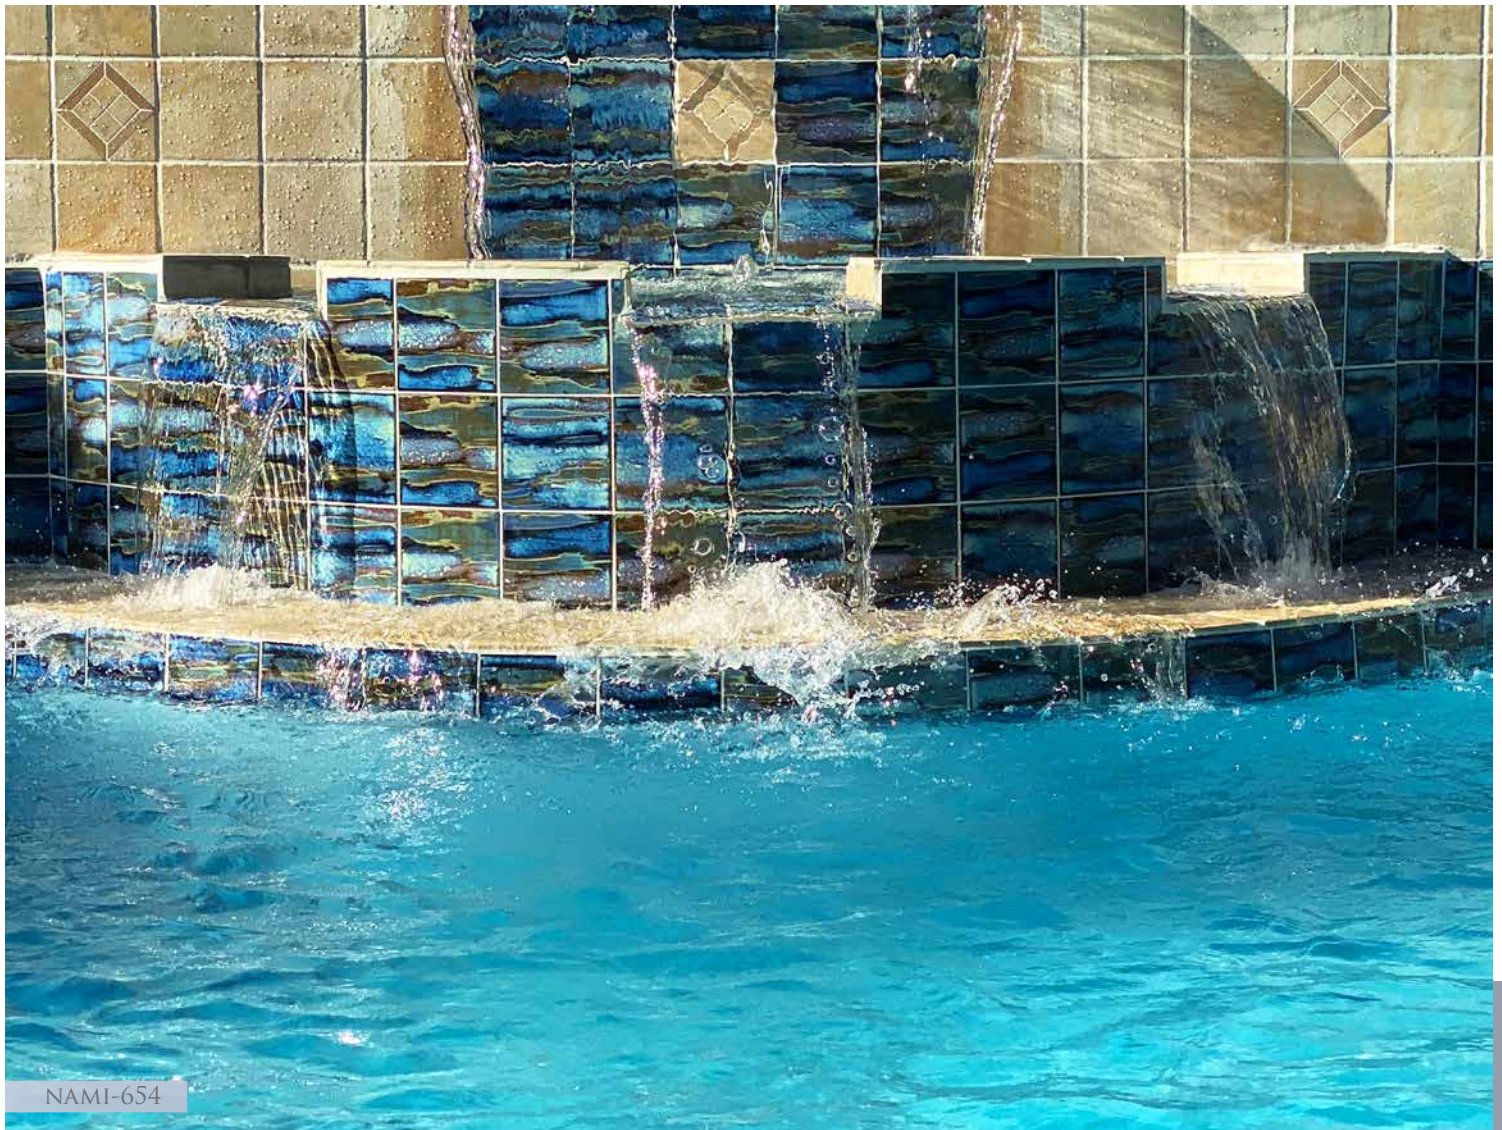

NAMI-152

COURTESY OF ALAN SMITH POOL PLASTERING, CA

NAMI-654