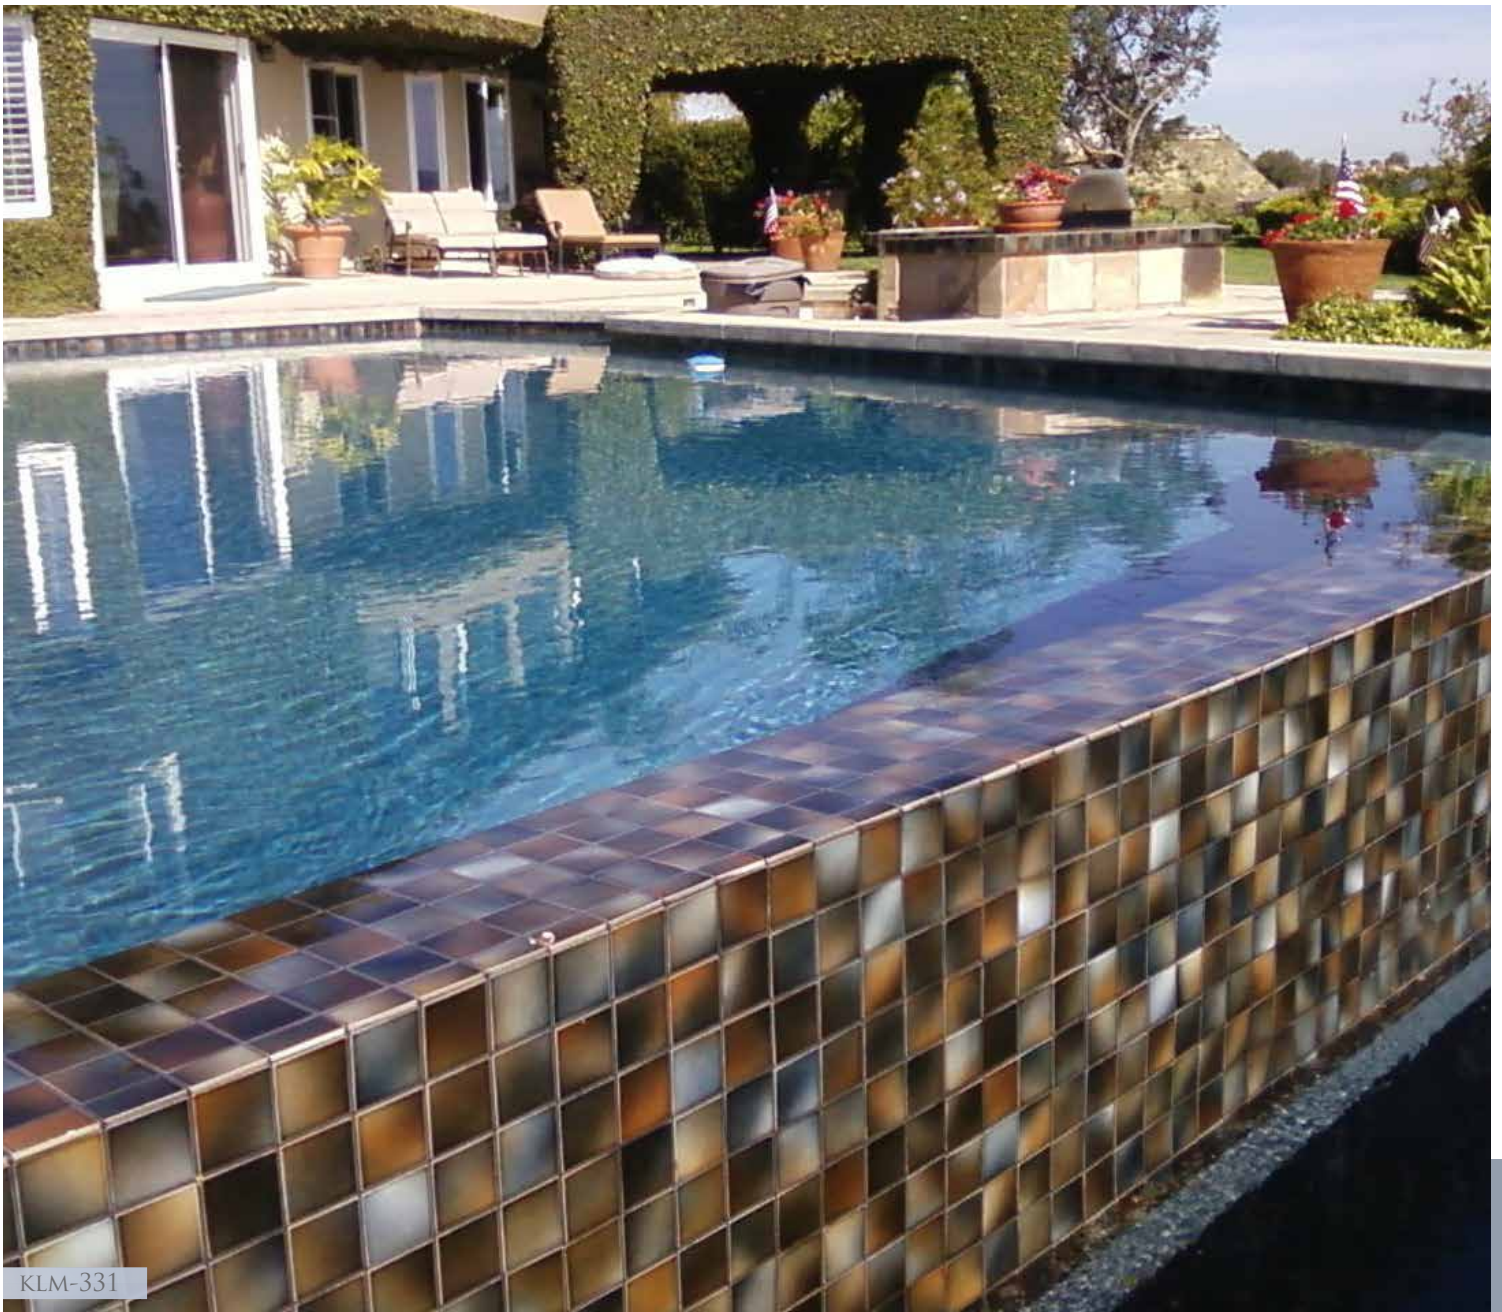

VENIZ-347

COURTESY OF ANDREW MORALES & SONS POOL PLASTERING, CA

KLM-331