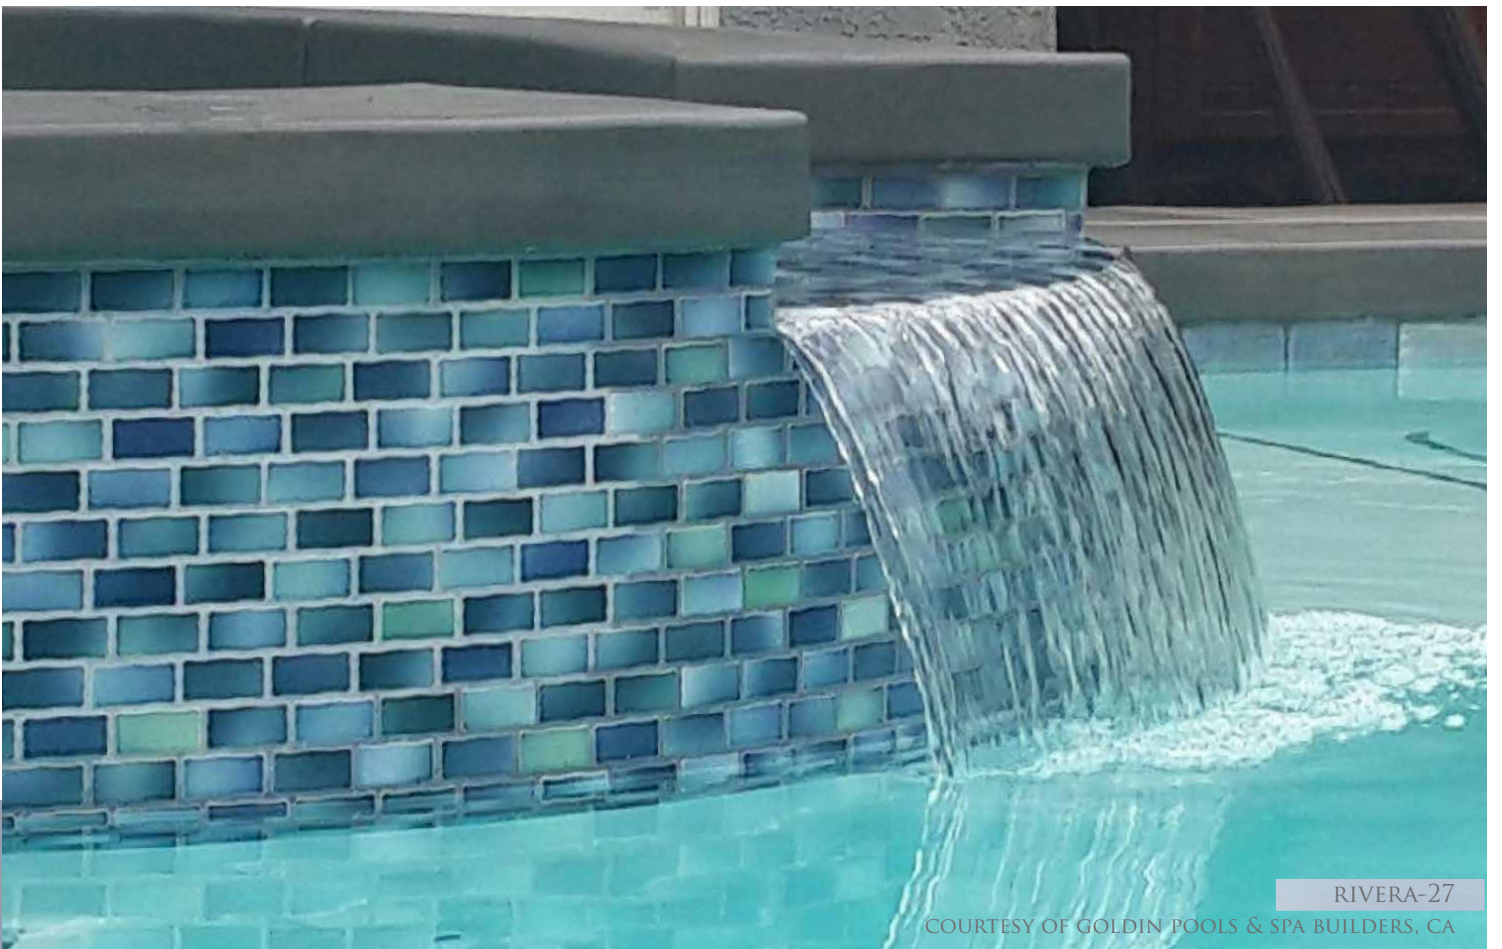

RIVERA-25

RIVERA-27

COURTESY OF GOLDIN POOLS & SPA BUILDERS, CA

VARIATIONS IN SHADE ARE INHERENT IN ALL KILN FIRED CLAY PRODUCTS.
NO ADJUSTMENTS WILL BE MADE AFTER INSTALLATION.

TILIS

6" X 13³/₄"

GROUP 4

1 SHEET = 1.15 SQ. FT.
20 SHEETS / 23 SQ. FT PER BOX