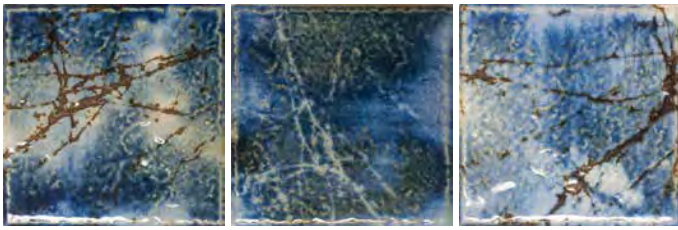

EROS

6" X 6"

GROUP 8

4 PIECES PER SQFT
60 PIECES / 15 SQ_FT PER BOX

EROS-602
AUTUMN