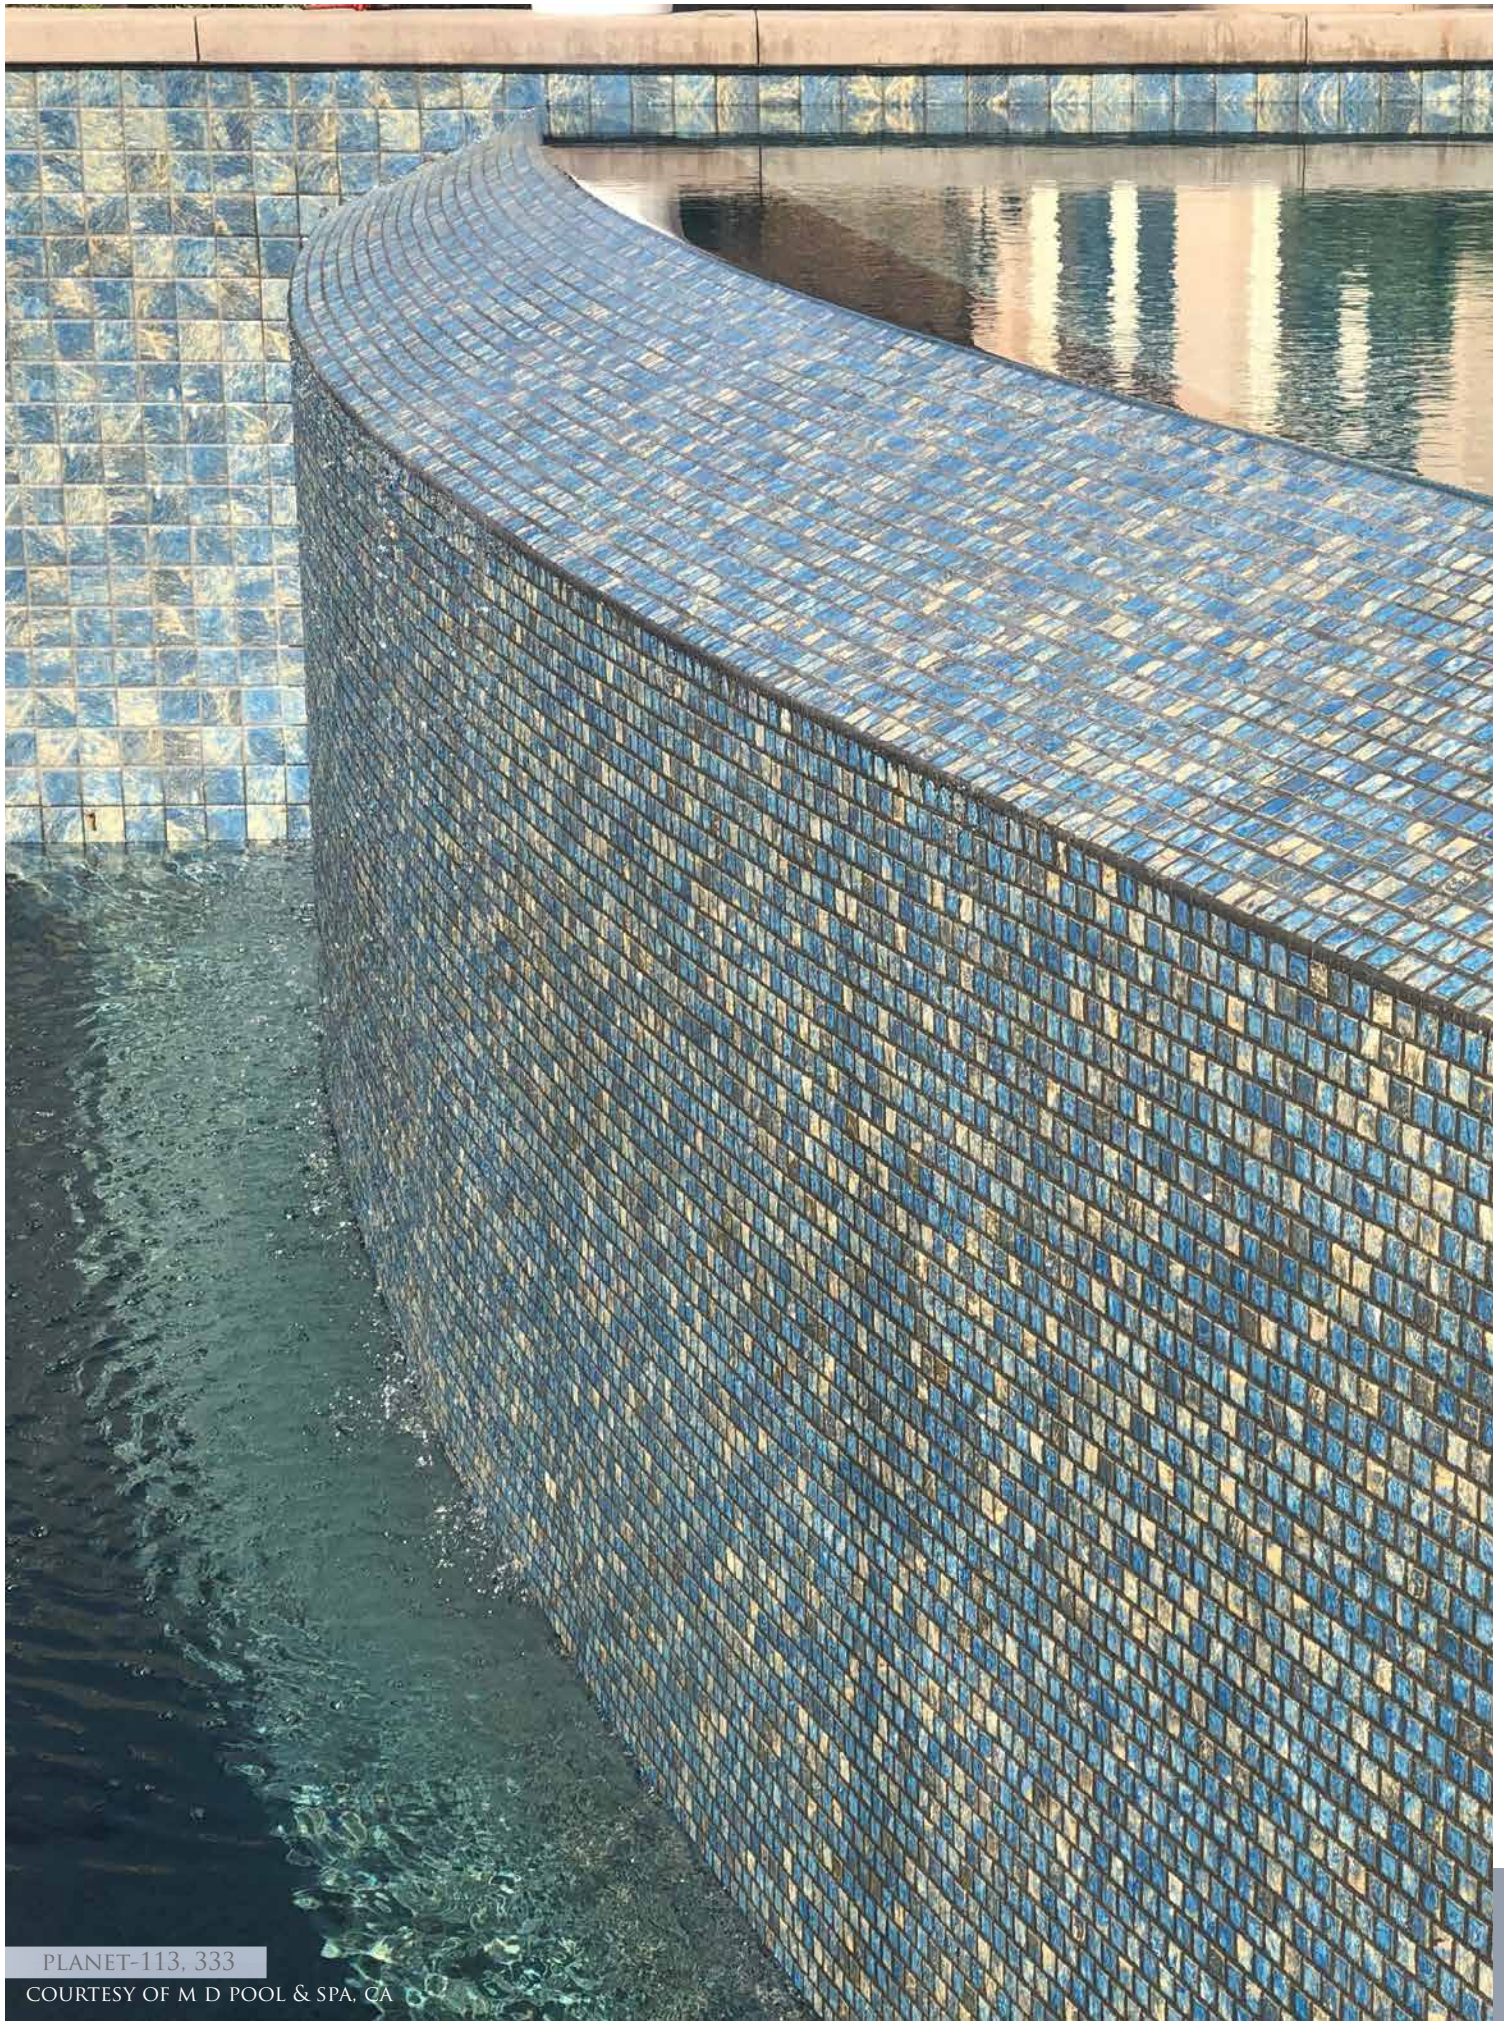

PLANET-113, 333

COURTESY OF M D POOL & SPA, CA