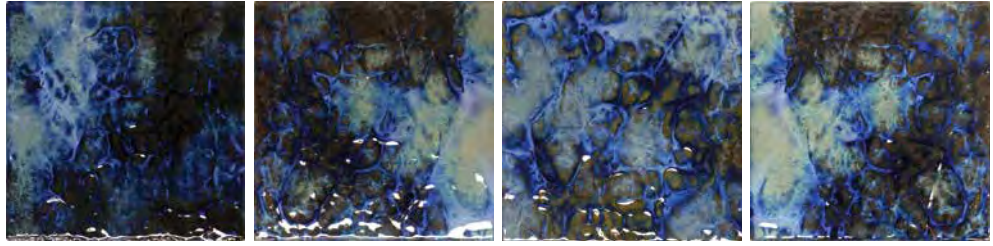

GROUP 8

4 PIECES PER SQFT
60 PIECES / 15 SQ. FT PER BOX

LUNAR-671
BLUE BLEND

LUNAR-672
MIDNIGHT

LUNAR-673
PEACOCK

LUNAR-674
EMERALD

INTENTIONAL WIDE VARIATION

VARIATIONS IN SHADE ARE INHERENT IN ALL KILN FIRED CLAY PRODUCTS.
NO ADJUSTMENTS WILL BE MADE AFTER INSTALLATION.