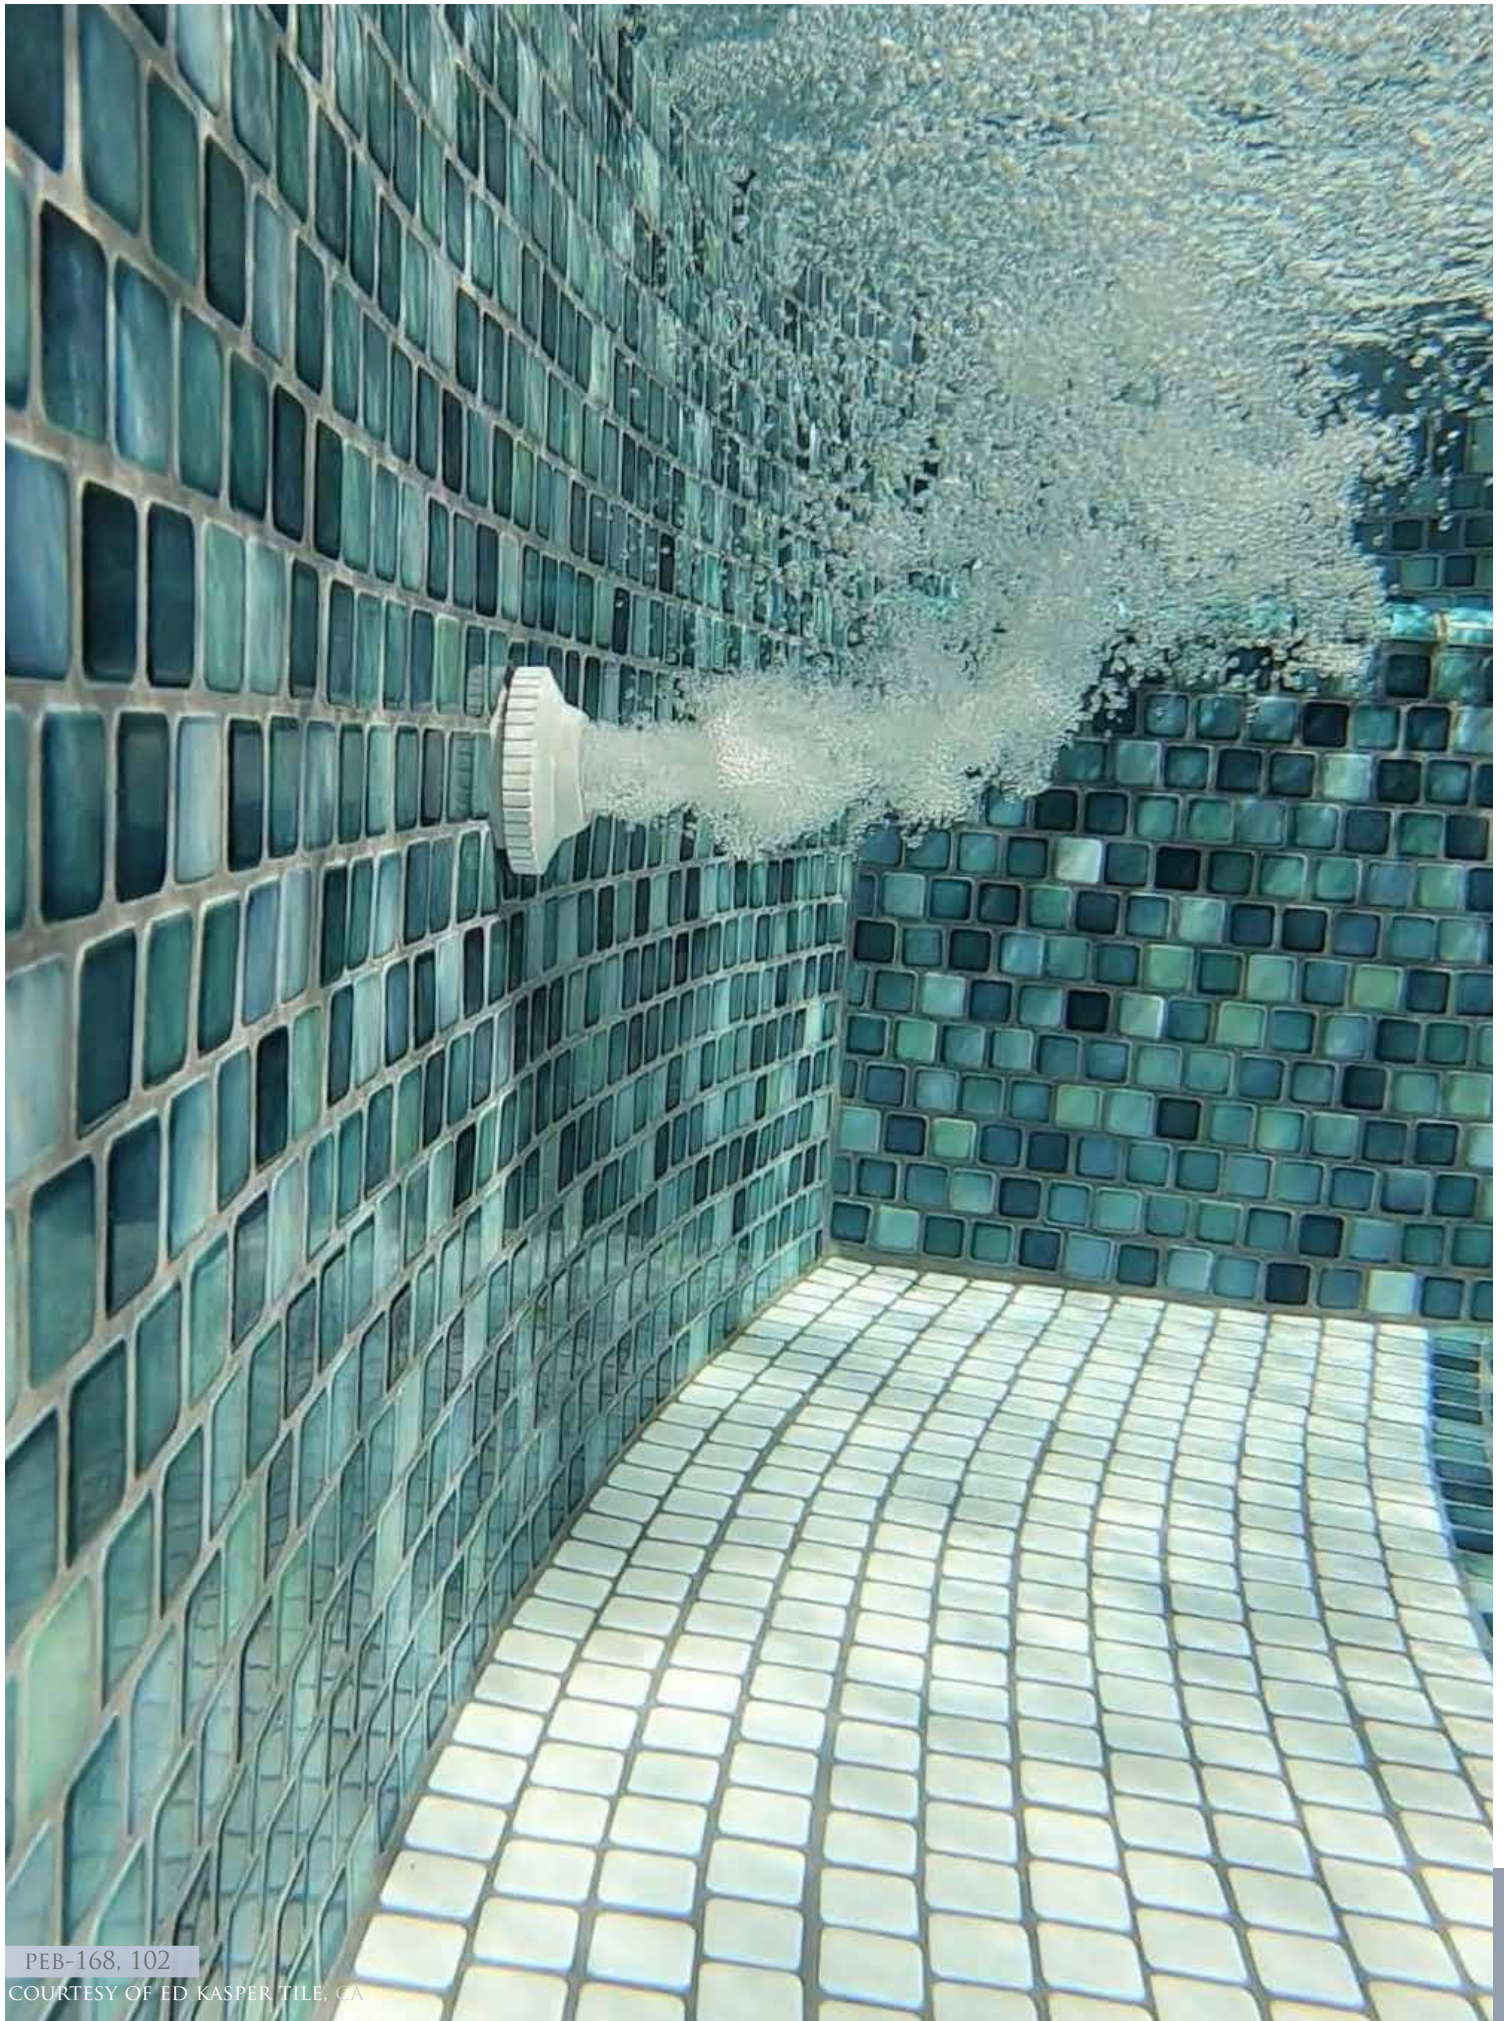

PEB-168, 102
COURTESY OF ED KASPER TILE, CA