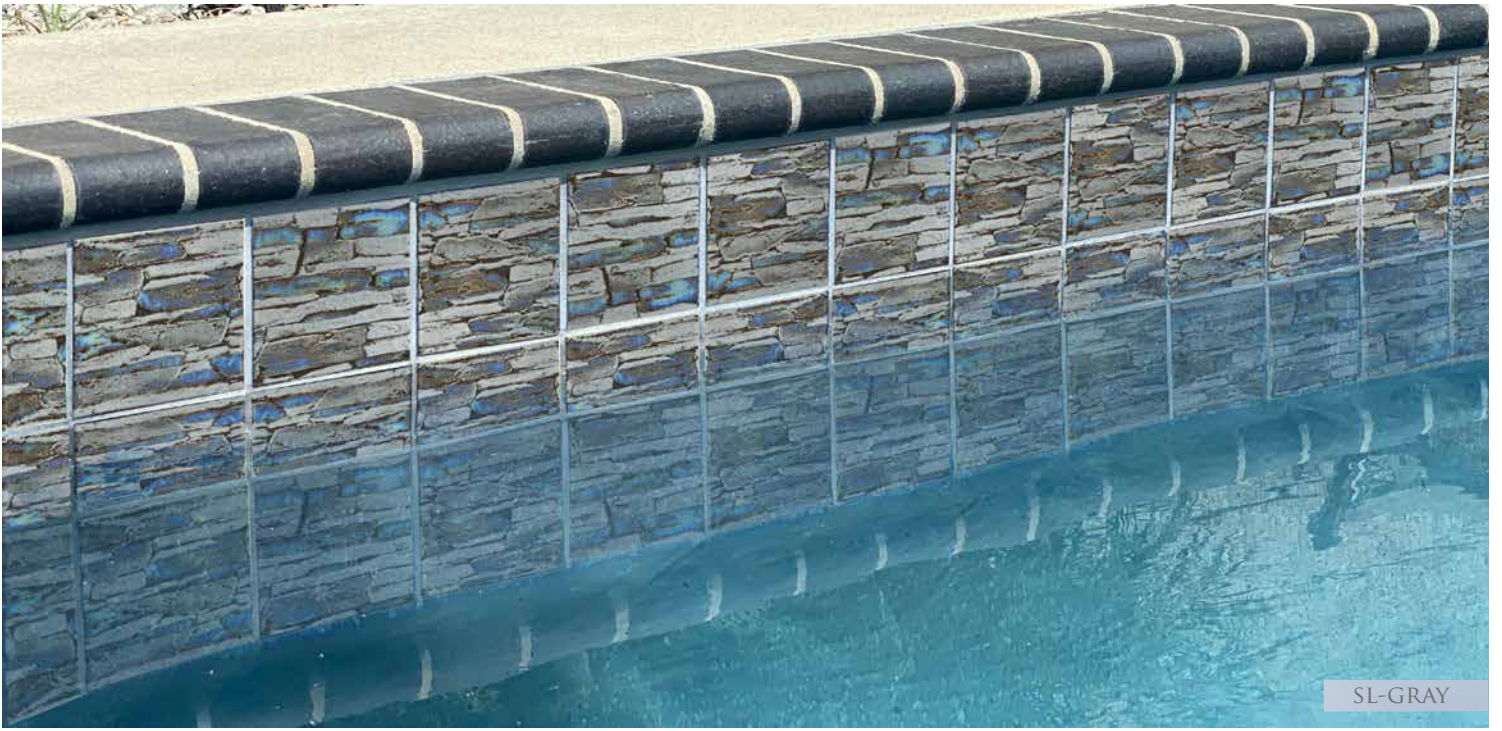

STQ-338
CRYSTAL EMERALD BLUE

STAR-331

SL-GRAY

SL-AZURITE

VARIATIONS IN SHADE ARE INHERENT IN ALL KILN FIRED CLAY PRODUCTS.
NO ADJUSTMENTS WILL BE MADE AFTER INSTALLATION.

BOHOL-LAKE

STONELEDGE

6" X 6"